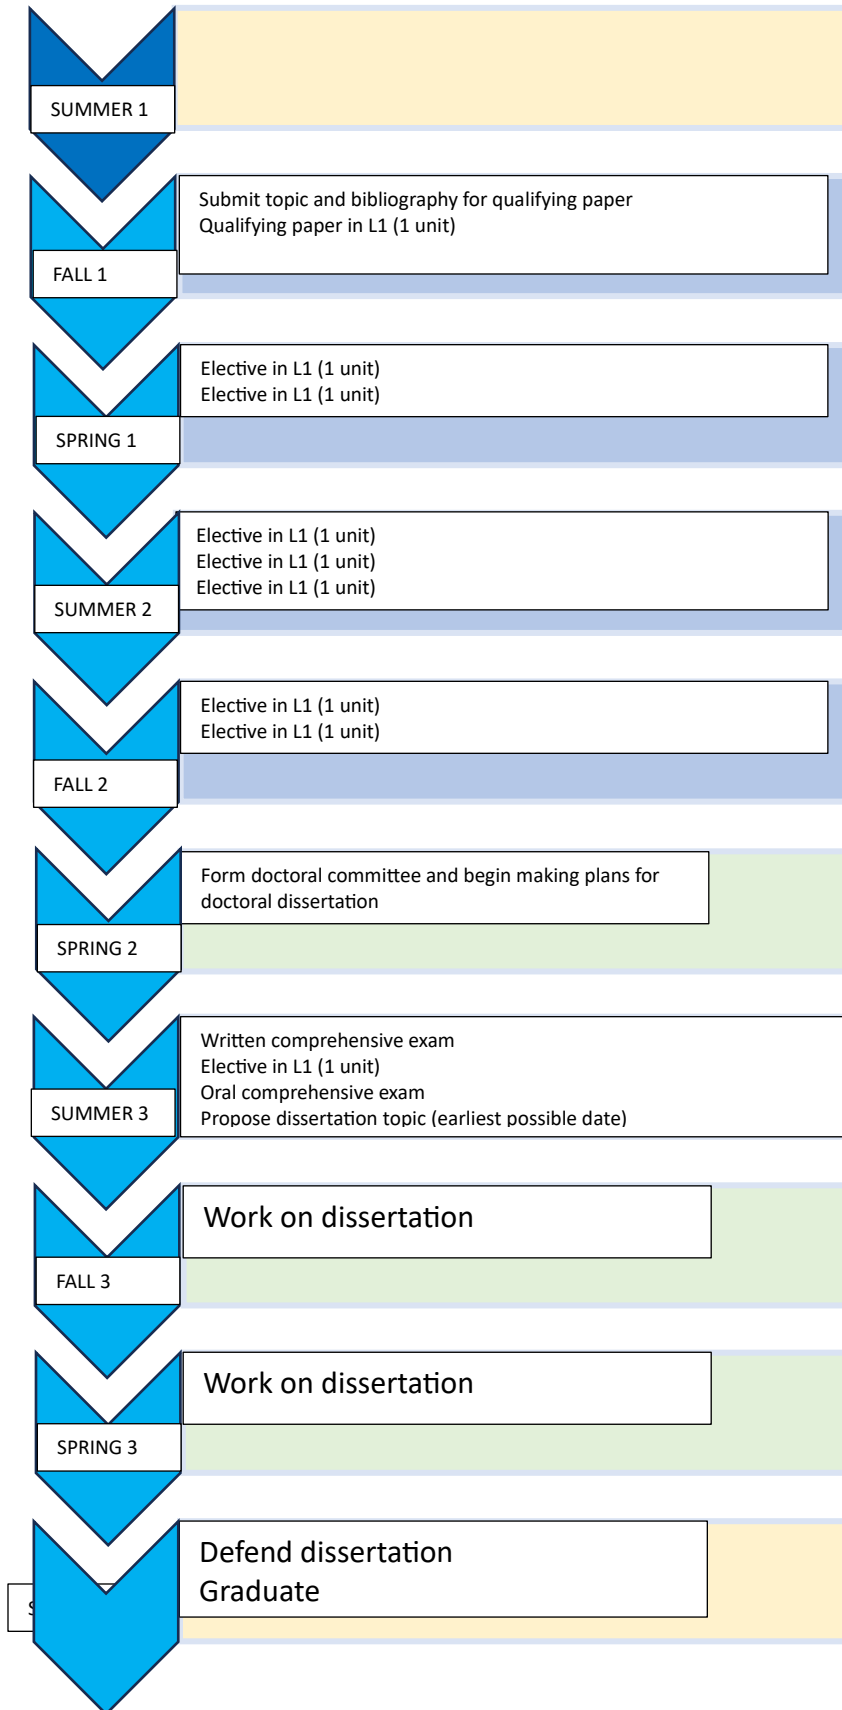

Japanese DML Sample Course of Study

The courses listed as “Elective in L1” are courses in Japanese taken by MA students, for which the DML students will be required to do extra reading and a more involved final project.

Course topics may include:

- Japanese Lit of Language Teachers
- High-leverage Teaching Practices
- Ethnography as a Window into Japanese Culture
- Japanese for Academic Purposes
- Japanese for Professional Purposes
- SLA in Japanese
- Variation and Change in Japanese
- Pedagogical Grammar of Japanese

One of these courses may be an English-medium course shared by other graduate students across Middlebury